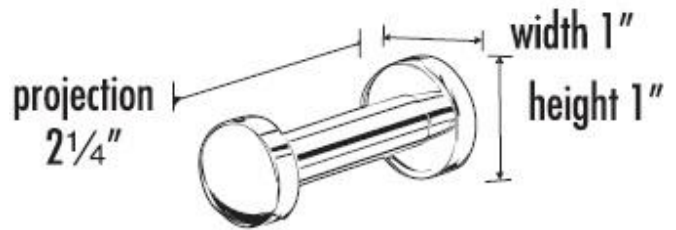

SPECIFICATIONS

EURO
ROBE HOOK

FEATURES

Modern styling
Multiple finishes
Concealed installation

WARRANTY

Limited lifetime

FINISHES

Polished Brass (PB)
Polished Brass/Non-lacquered (PB/NL)
Polished Chrome (PC)
Bronze (BRZ)
Polished Nickel (PN)
Satin Nickel (SN)

MATERIAL

Brass

Item#

A8981

NOTE: Dimensions and specifications are subject to change without notice.