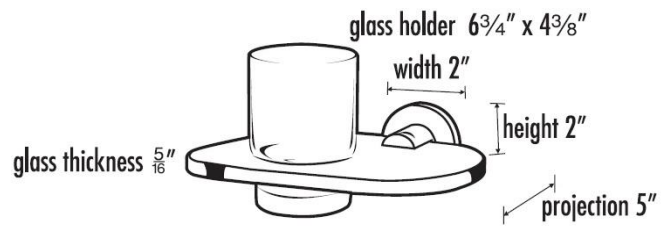

SPECIFICATIONS

CONTEMPORARY I

TUMBLER HOLDER WITH TUMBLER

FEATURES

Modern styling
Multiple finishes
Concealed installation

WARRANTY

Limited lifetime

FINISHES