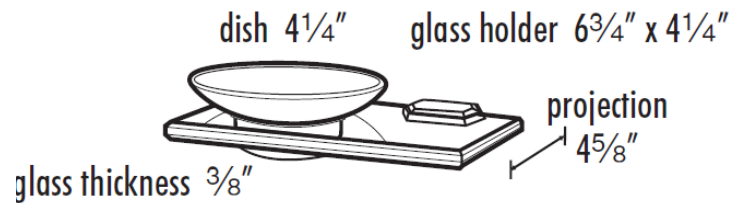

**SPECIFICATIONS**

**NICOLE**  
SOAP HOLDER WITH DISH

**FEATURES**

Traditional styling  
Multiple finishes  
Concealed installation

**WARRANTY**

Limited lifetime

**FINISHES**

Polished Brass (PB)  
Polished Brass/Non-lacquered (PB/NL)  
Polished Chrome (PC)  
Antique English Matte (AEM)  
Barcelona (BARC)  
Bronze (BRZ)  
Chocolate Bronze (CHBRZ)  
Polished Nickel (PN)  
Satin Nickel (SN)