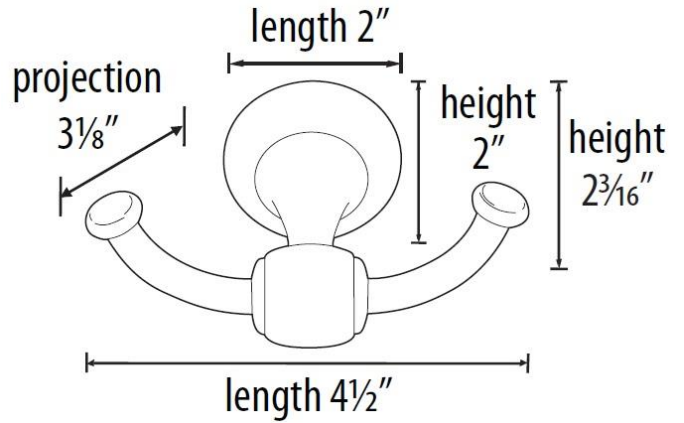

**SPECIFICATIONS**

**ROYALE**  
DOUBLE ROBE HOOK

**FEATURES**

- Transitional styling
- Multiple finishes
- Concealed installation

**WARRANTY**

Limited lifetime

**FINISHES**

- Polished Brass (PB)
- Polished Brass/Non-lacquered (PB/NL)
- Polished Chrome (PC)
- Bronze (BRZ)
- Chocolate Bronze (CHBRZ)
- Polished Nickel (PN)
- Satin Nickel (SN)

**MATERIAL**

Brass

**Item#**

**A6684**

NOTE: Dimensions and specifications are subject to change without notice.