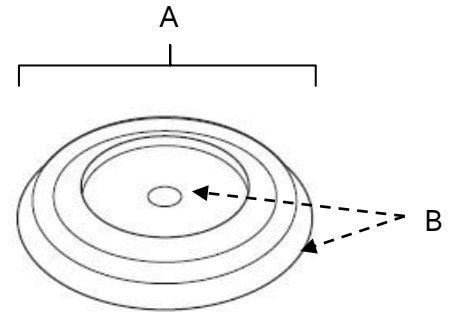

SPECIFICATIONS

**CHARLIE'S COLLECTION
BACK PLATES**

FEATURES

- Transitional styling
- Multiple finishes
- Concealed installation

WARRANTY

Limited lifetime

FINISHES

- Polished Brass (PB)
- Polished Brass/Non-lacquered (PB/NL)
- Polished Chrome (PC)
- Antique English (AE)
- Antique English Matte (AEM)
- Barcelona (BARC)
- Bronze (BRZ)
- Chocolate Bronze (CHBRZ)
- Polished Antique (PA)
- Polished Nickel (PN)
- Satin Nickel (SN)

MATERIAL

Brass

Item#	A	B
A616-14 (for A626 & A626-14)	1 1/4"	1/8"
A616-38 (for A626-38)	1 1/2"	1/8"

KEY:

- A - Length and Width
- B - Projection

NOTE: Dimensions and specifications are subject to change without notice.