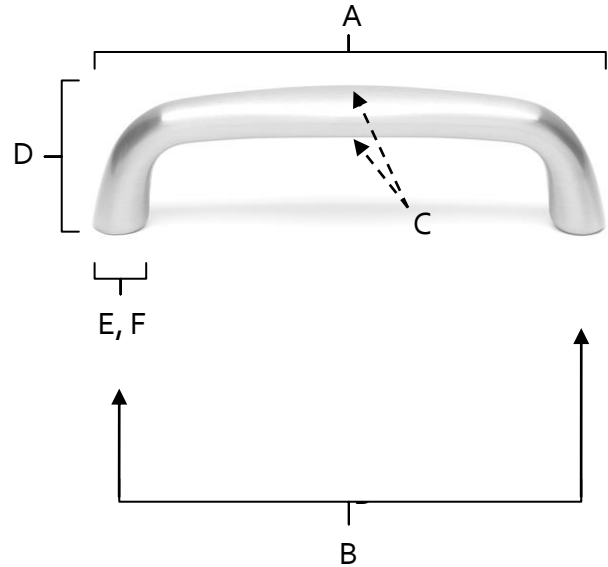

**MATERIAL**

Brass

Item#	A	B	C	D	E (L)	F (W)
A1236	3 1/2"	3"	1/2"	1"	5/16"	3/8"

**KEY:**

- A - Overall Length
- B - Center to Center
- C - Handle Width
- D - Projection
- E - Mount Length
- F - Mount Width